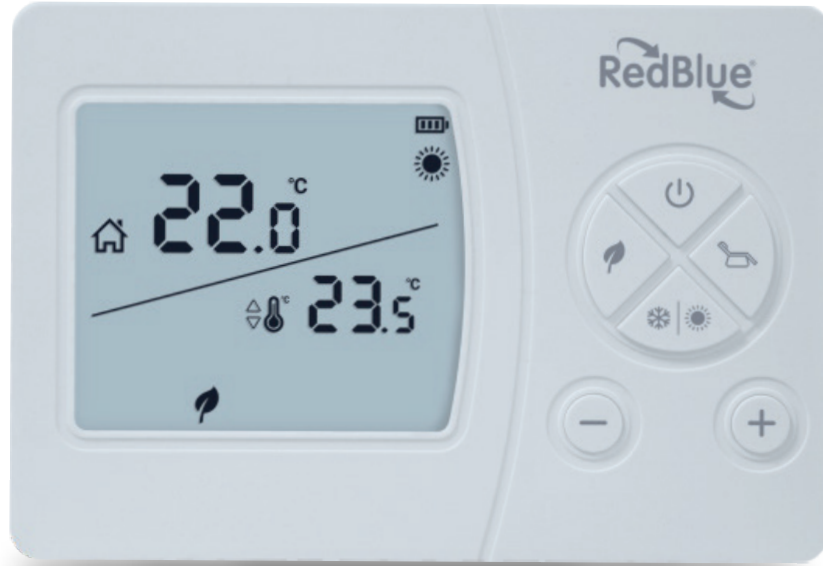

The logo features the text "RedBlue" in a bold, rounded sans-serif font. The word "Red" is colored red, and "Blue" is colored blue. A blue arrow curves from the top left towards the top of the letter 'd'. A red arrow curves from the bottom right towards the bottom of the letter 'e'. A registered trademark symbol (®) is located at the top right of the word "Blue".

RedBlue®

BOYUTLAR	85mm / 125mm / 19mm
ÇALIŞMA GERİLİMİ	3V DC (2 x AAA alkalin pil)
SICAKLIK ÖLÇÜM HASSASİYETİ	0.1°C
ÇALIŞMA HASSASİYETİ	(-2.0 °C) – (+2.0°C)
ÇALIŞMA ARALIĞI	(5°C) – (30°C)
PİL ÖMRÜ	1 Yıl (2 x AAA)
İŞLETME SICAKLIĞI	(-10°C) – (+50°C)
DEPOLAMA SICAKLIĞI	(-20°C) – (+60°C)